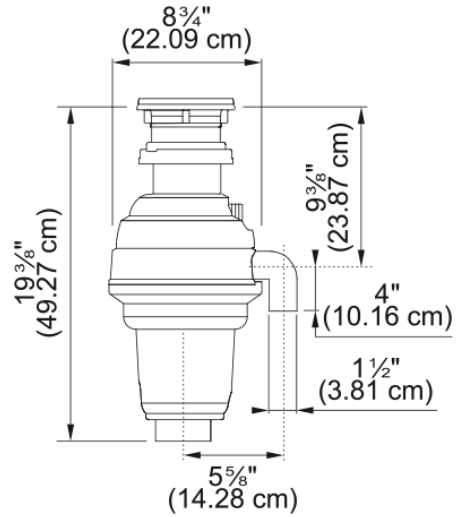

# 1 1/4 HP Food Waste Disposer KWD125B1-EZ | 134.0315.656

## Technical Data

### Features

Horsepower 1-1/4 HP